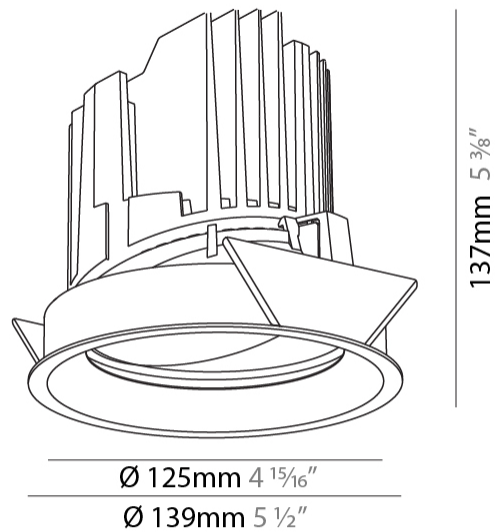

GENERAL

Series: Bioniq
 Subseries: Bioniq Round Adjustable
 Brand: Prolicht
 Division: Architectural
 Mounting Type: Recessed
 Mounting Location: Ceiling
 Subcategory: Downlight

PHYSICAL

Shape: Round
 Diameter (mm): 139
 Diameter (in): 5 1/2
 Height (mm): 137
 Height (in): 5 3/8
 Ceiling Thickness (mm): 10 / 12.5 / 15
 Ceiling Thickness (in): 3/8 or 1/2 or 9/16
 Min. Recessing Depth (mm): 150
 Min. Recessing Depth (in): 5 7/8
 Light Distribution: Adjustable / Downlight
 Weight (kg): 0.805
 Weight (lbs): 1.77
 Fixture Finish: SSR / BKV / CWI / CRY / HAB / LAG / UFT / ITA / RUA / RUR / MIC / FTG / MYG / TWT / LOD / PUS / FRO / FUP / KIA / POP / BLS / SPG / MEY / GOH / GUM / CHC / COM / ABZ / JAG / OBR / MOS / ROR
 Fixture Material: Aluminum Die Cast
 Cut-out Measurements: 130mm / 5 1/8"

LED

Number of LEDs: 1
 Color Temperature (°K): 2700 / 3000 / 3500 / 4000
 Max. Delivered Lumen (lm): 870 / 970 / 1039 / 1060
 Nominal Lumen (lm): 960 / 1070 / 1156 / 1180
 CRI: >90 CRI
 Efficiency (%): 0.905
 Lamp Life (hrs): 50000

OPTICAL

Reflector°: 10
 Optic°: Lens Pack - No Lens
 Adjustability: Rotational 355°; Tilt 30°

RATINGS AND CERTIFICATIONS

Certified By: CSA Certified to UL and CSA Standards
 IP rating: IP20

BIONIQ ROUND ADJUSTABLE RECESSED